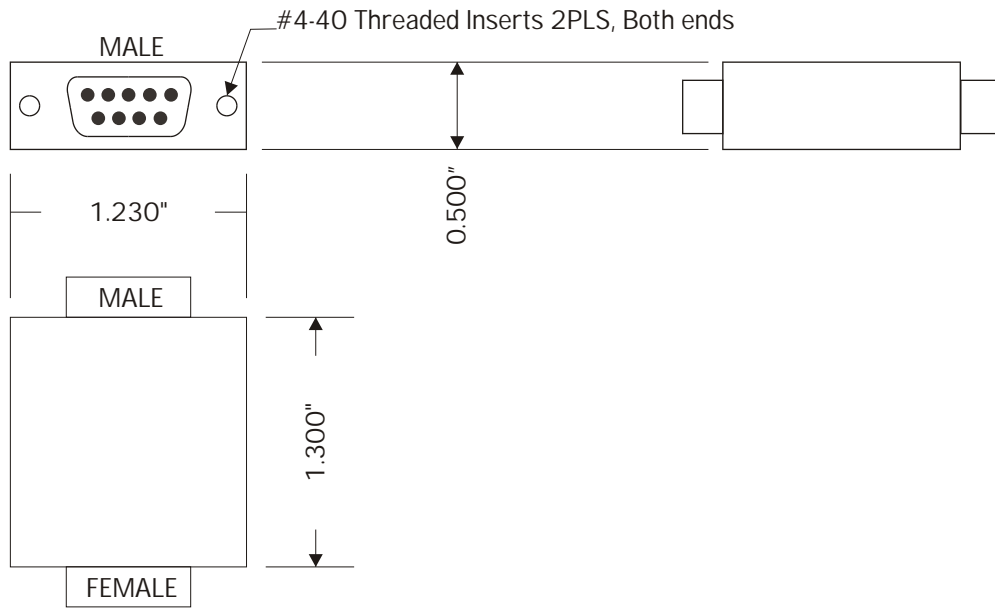

| REV | DATE |
|-----|------|
| | |

OUTLINE DRAWING

SIGNALTYPE: RS-422
 DATA RATE: 2Mbps
 BI-DIRECTIONAL: ALL LINES

| ATTENUATION | | |
|---------------|--|---------|
| Frequency | | Minimum |
| 10 KHz | | 25 dB |
| 30 KHz | | 45 dB |
| 50MHz to 1GHz | | 70 dB |

SPECIFICATIONS

FUNCTIONAL DIAGRAM