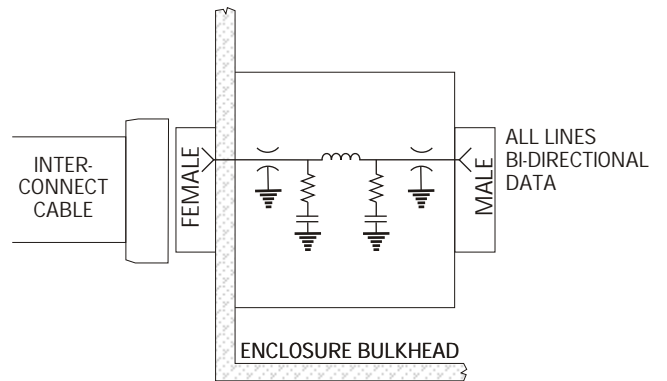

| REV | DATE |
|-----|------|
| | |

OUTLINE DRAWING

SIGNALTYPE: RS-422
 DATA RATE: 2Mbps
 BI-DIRECTIONAL: ALL LINES

| ATTENUATION | | |
|---------------|--|---------|
| Frequency | | Minimum |
| 10 KHz | | 25 dB |
| 30 KHz | | 45 dB |
| 50MHz to 1GHz | | 70 dB |

SPECIFICATIONS

FUNCTIONAL DIAGRAM